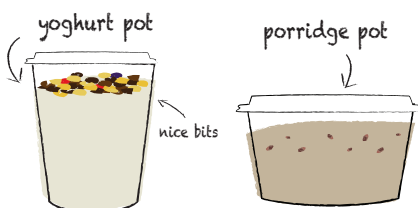

Aztecs Porridge 3.5

Organic porridge topped with 'Willie's' Cacao, honey & banana

Super Seed Mix 0.5

Mixed Nuts 0.5

Maple Syrup 0.5

Raspberries 0.5

Banana 0.5

Granola & Aztec Yoghurt Pots available 3.5